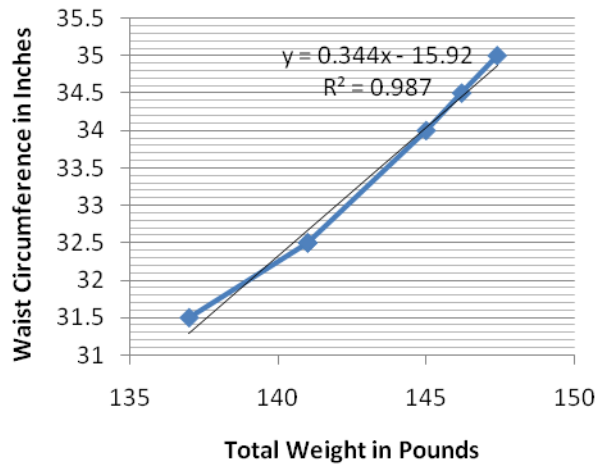

As of June 17, 2008:

1. Girth Increase Relative to Weight Increase is 0.344 inches/pound.
2. Rate of Weight Increase is 0.190 pounds/Day
3. Rate of Girth Increase is 0.067 inches/Day – this is 1.7mm/Day for those who prefer metric.

Increase in Michele's Girth Plotted as a Function of Her Weight, since April 28, 2008

Increase in Michele's Girth and Weight Plotted as a function of Time, since April 28, 2008